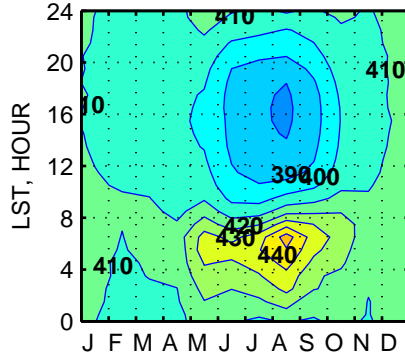

Lewisburg, PA. CO₂(95m), ppm.

Lewisburg, PA. CO₂(50m), ppm.

CO₂(95m)-CO₂(50m), ppm.

STD CO₂(95m), ppm.

STD CO₂(50m), ppm.

STD CO₂(95m)-CO₂(50m), ppm.