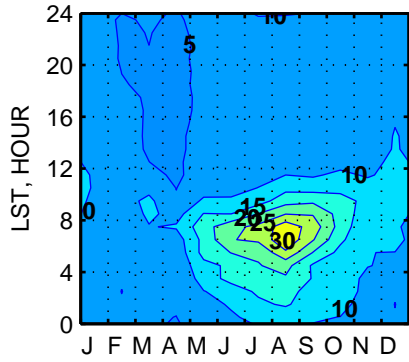

Lewisburg, PA. CO₂(95m), ppm.

Lewisburg, PA. CO₂(50m), ppm.

CO₂(95m)-CO₂(50m), ppm.

STD CO₂(95m), ppm.

STD CO₂(50m), ppm.

STD CO₂(95m)-CO₂(50m), ppm.