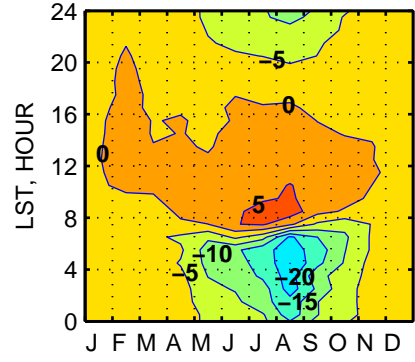

Lewisburg, PA. CO₂(95m), ppm.

Lewisburg, PA. CO₂(50m), ppm.

CO₂(95m)-CO₂(50m), ppm.

STD CO₂(95m), ppm.

STD CO₂(50m), ppm.

STD CO₂(95m)-CO₂(50m), ppm.