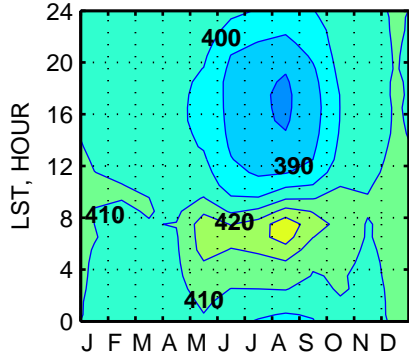

Lewisburg, PA. CO₂(95m), ppm.

Lewisburg, PA. CO₂(50m), ppm.

CO₂(95m)-CO₂(50m), ppm.

STD CO₂(95m), ppm.

STD CO₂(50m), ppm.

STD CO₂(95m)-CO₂(50m), ppm.