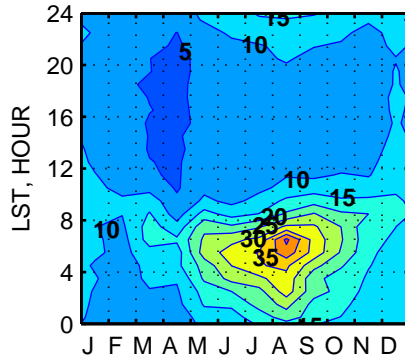

Lewisburg, PA. CO₂(95m), ppm.

Lewisburg, PA. CO₂(50m), ppm.

CO₂(95m)-CO₂(50m), ppm.

STD CO₂(95m), ppm.

STD CO₂(50m), ppm.

STD CO₂(95m)-CO₂(50m), ppm.