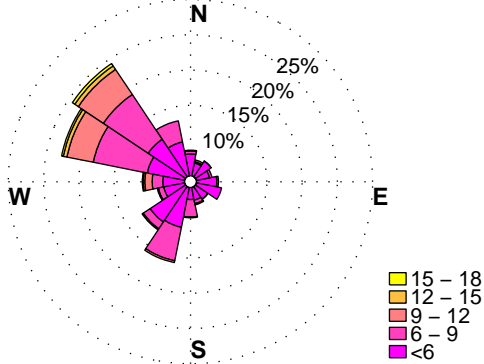

OCTOBER, 11% V=0 | D=?

NOVEMBER, 8% V=0 | D=?

DECEMBER, 9% V=0 | D=?

JANUARY, 8% V=0 | D=?

FEBRUARY, 8% V=0 | D=?

MARCH, 12% V=0 | D=?

WINDROSES. MD AIRPORT: KADW. WINTER. , HOURS: 12 to 16. Wind Speed in m/sec
DATA: FROM 1/2010 to 12/2013.