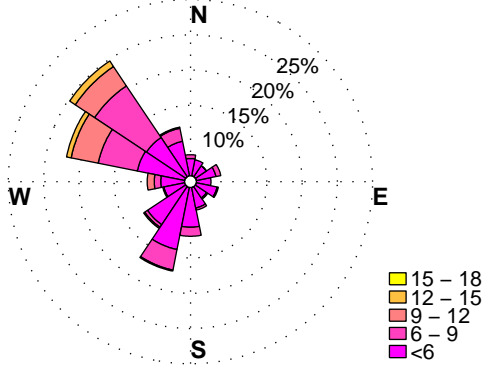

OCTOBER, 11% V=0 | D=?

NOVEMBER, 8% V=0 | D=?

DECEMBER, 9% V=0 | D=?

JANUARY, 8% V=0 | D=?

FEBRUARY, 8% V=0 | D=?

MARCH, 12% V=0 | D=?

WINDROSES. MD AIRPORT: KADW. WINTER. , HOURS: 12 to 16. Wind Speed in m/sec
DATA: FROM 1/2010 to 12/2013.