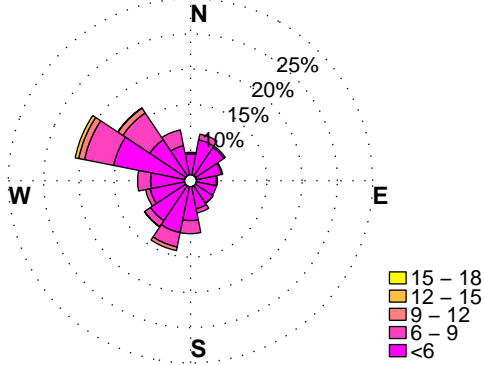

OCTOBER, 11% V=0 | D=?

NOVEMBER, 8% V=0 | D=?

DECEMBER, 9% V=0 | D=?

JANUARY, 8% V=0 | D=?

FEBRUARY, 8% V=0 | D=?

MARCH, 12% V=0 | D=?

WINDROSES. MD AIRPORT: KADW. WINTER. , HOURS: 12 to 16. Wind Speed in m/sec
DATA: FROM 1/2010 to 12/2013.