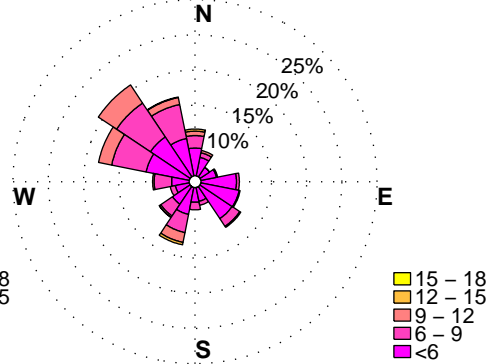

OCTOBER, 11% V=0 | D=?

NOVEMBER, 8% V=0 | D=?

DECEMBER, 9% V=0 | D=?

JANUARY, 8% V=0 | D=?

FEBRUARY, 8% V=0 | D=?

MARCH, 12% V=0 | D=?

WINDROSES. MD AIRPORT: KADW. WINTER. , HOURS: 12 to 16. Wind Speed in m/sec
DATA: FROM 1/2010 to 12/2013.