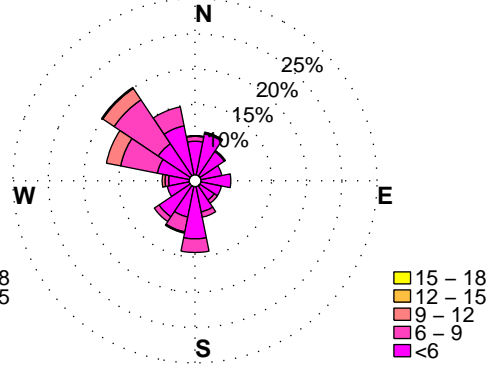

OCTOBER, 11% V=0 | D=?

NOVEMBER, 8% V=0 | D=?

DECEMBER, 9% V=0 | D=?

JANUARY, 8% V=0 | D=?

FEBRUARY, 8% V=0 | D=?

MARCH, 12% V=0 | D=?

WINDROSES. MD AIRPORT: KADW. WINTER. , HOURS: 12 to 16. Wind Speed in m/sec
DATA: FROM 1/2010 to 12/2013.