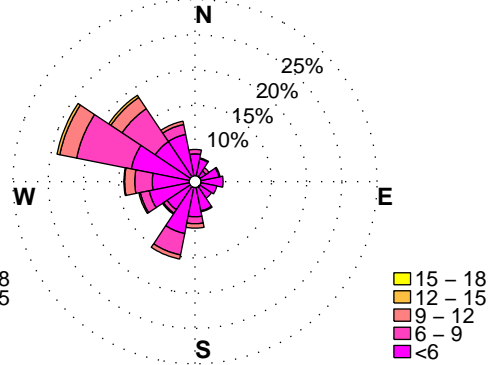

OCTOBER, 11% V=0 | D=?

NOVEMBER, 8% V=0 | D=?

DECEMBER, 9% V=0 | D=?

JANUARY, 8% V=0 | D=?

FEBRUARY, 8% V=0 | D=?

MARCH, 12% V=0 | D=?

WINDROSES. MD AIRPORT: KADW. WINTER. , HOURS: 12 to 16. Wind Speed in m/sec
DATA: FROM 1/2010 to 12/2013.