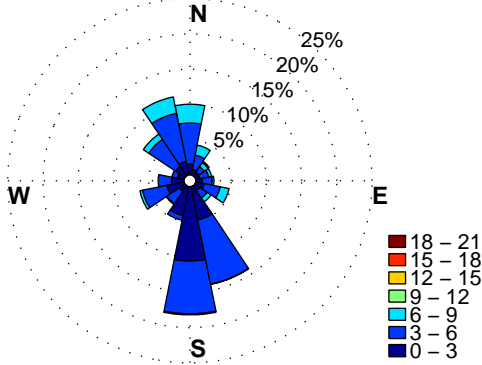

APR, 1% Calm, <1% VarDir, n=1037

MAY, 1% Calm, <1% VarDir, n=1075

JUN, 1% Calm, <1% VarDir, n=1046

JUL, 1% Calm, <1% VarDir, n=1071

AUG, 1% Calm, <1% VarDir, n=1062

SEP, 1% Calm, <1% VarDir, n=880

**BALTIMORE CITY, MD WIND ROSES.**

**WARM SEASON MONTHS, HOURS: 12 to 16 Eastern Standard Time.**

**Wind Speed: m/sec. Hourly data: 1/2010 – 8/2016. Excluded: Calm & VarDir.**