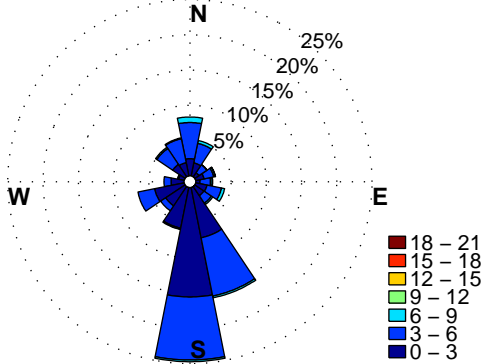

APR, 1% Calm, <1% VarDir, n=1037

MAY, 1% Calm, <1% VarDir, n=1075

JUN, 1% Calm, <1% VarDir, n=1046

JUL, 1% Calm, <1% VarDir, n=1071

AUG, 1% Calm, <1% VarDir, n=1062

SEP, 1% Calm, <1% VarDir, n=880

**BALTIMORE CITY, MD WIND ROSES.**

**WARM SEASON MONTHS, HOURS: 12 to 16 Eastern Standard Time.**

**Wind Speed: m/sec. Hourly data: 1/2010 – 8/2016. Excluded: Calm & VarDir.**