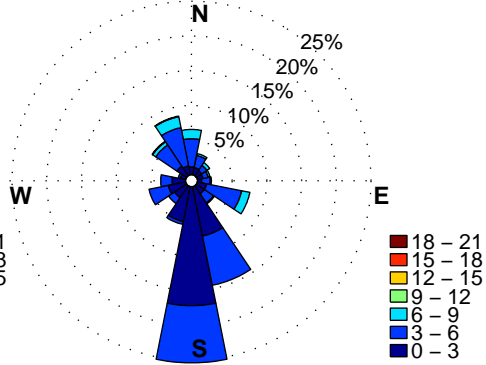

APR, 1% Calm, <1% VarDir, n=1037

MAY, 1% Calm, <1% VarDir, n=1075

JUN, 1% Calm, <1% VarDir, n=1046

JUL, 1% Calm, <1% VarDir, n=1071

AUG, 1% Calm, <1% VarDir, n=1062

SEP, 1% Calm, <1% VarDir, n=880

**BALTIMORE CITY, MD WIND ROSES.**

**WARM SEASON MONTHS, HOURS: 12 to 16 Eastern Standard Time.**

**Wind Speed: m/sec. Hourly data: 1/2010 – 8/2016. Excluded: Calm & VarDir.**