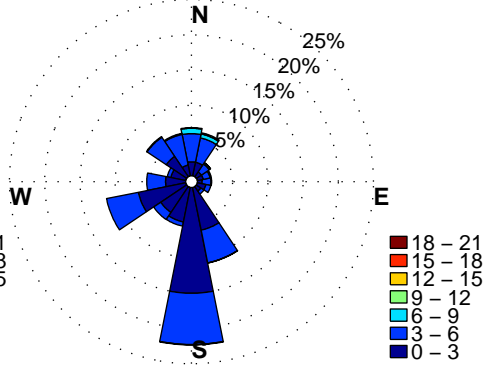

APR, 1% Calm, <1% VarDir, n=1037

MAY, 1% Calm, <1% VarDir, n=1075

JUN, 1% Calm, <1% VarDir, n=1046

JUL, 1% Calm, <1% VarDir, n=1071

AUG, 1% Calm, <1% VarDir, n=1062

SEP, 1% Calm, <1% VarDir, n=880

**BALTIMORE CITY, MD WIND ROSES.**

**WARM SEASON MONTHS, HOURS: 12 to 16 Eastern Standard Time.**

**Wind Speed: m/sec. Hourly data: 1/2010 – 8/2016. Excluded: Calm & VarDir.**