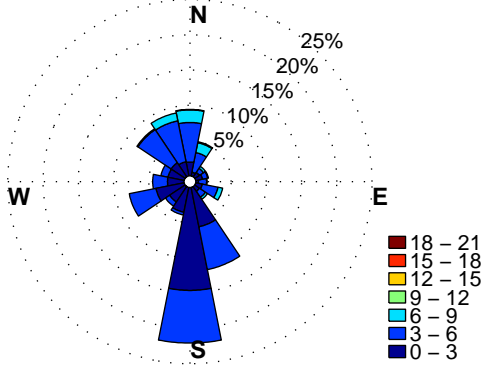

APR, 1% Calm, <1% VarDir, n=1037

MAY, 1% Calm, <1% VarDir, n=1075

JUN, 1% Calm, <1% VarDir, n=1046

JUL, 1% Calm, <1% VarDir, n=1071

AUG, 1% Calm, <1% VarDir, n=1062

SEP, 1% Calm, <1% VarDir, n=880

**BALTIMORE CITY, MD WIND ROSES.**

**WARM SEASON MONTHS, HOURS: 12 to 16 Eastern Standard Time.**

**Wind Speed: m/sec. Hourly data: 1/2010 – 8/2016. Excluded: Calm & VarDir.**