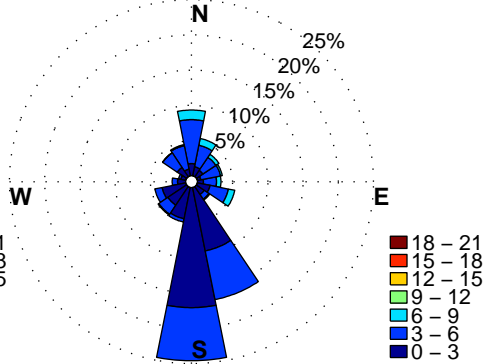

APR, 1% Calm, <1% VarDir, n=1037

MAY, 1% Calm, <1% VarDir, n=1075

JUN, 1% Calm, <1% VarDir, n=1046

JUL, 1% Calm, <1% VarDir, n=1071

AUG, 1% Calm, <1% VarDir, n=1062

SEP, 1% Calm, <1% VarDir, n=880

**BALTIMORE CITY, MD WIND ROSES.**

**WARM SEASON MONTHS, HOURS: 12 to 16 Eastern Standard Time.**

**Wind Speed: m/sec. Hourly data: 1/2010 – 8/2016. Excluded: Calm & VarDir.**