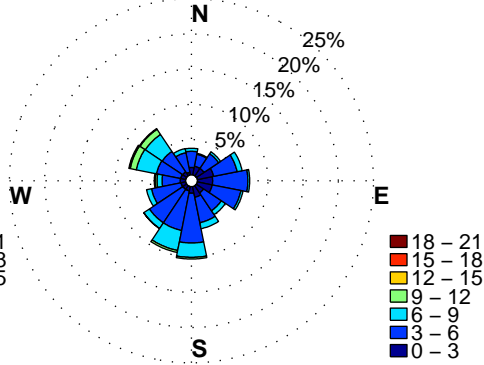

APR, 2% Calm, 11% VarDir, n=1045

MAY, 2% Calm, 12% VarDir, n=1085

JUN, 3% Calm, 14% VarDir, n=1039

JUL, 3% Calm, 15% VarDir, n=1070

AUG, 3% Calm, 15% VarDir, n=1075

SEP, 3% Calm, 14% VarDir, n=895

ANDREWS AIR FORCE BASE. WIND ROSES.

WARM SEASON MONTHS, HOURS: 12 to 16 Eastern Standard Time.

Wind Speed: m/sec. Hourly data: 1/2010 – 8/2016. Excluded: Calm & VarDir.