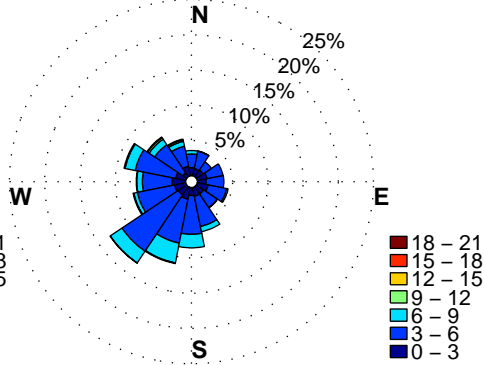

APR, 2% Calm, 11% VarDir, n=1045

MAY, 2% Calm, 12% VarDir, n=1085

JUN, 3% Calm, 14% VarDir, n=1039

JUL, 3% Calm, 15% VarDir, n=1070

AUG, 3% Calm, 15% VarDir, n=1075

SEP, 3% Calm, 14% VarDir, n=895

ANDREWS AIR FORCE BASE. WIND ROSES.

WARM SEASON MONTHS, HOURS: 12 to 16 Eastern Standard Time.

Wind Speed: m/sec. Hourly data: 1/2010 – 8/2016. Excluded: Calm & VarDir.