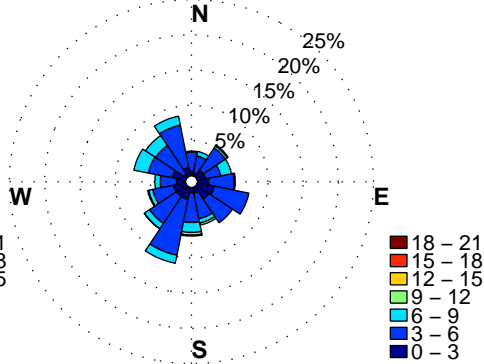

APR, 2% Calm, 11% VarDir, n=1045

MAY, 2% Calm, 12% VarDir, n=1085

JUN, 3% Calm, 14% VarDir, n=1039

JUL, 3% Calm, 15% VarDir, n=1070

AUG, 3% Calm, 15% VarDir, n=1075

SEP, 3% Calm, 14% VarDir, n=895

ANDREWS AIR FORCE BASE. WIND ROSES.

WARM SEASON MONTHS, HOURS: 12 to 16 Eastern Standard Time.

Wind Speed: m/sec. Hourly data: 1/2010 – 8/2016. Excluded: Calm & VarDir.