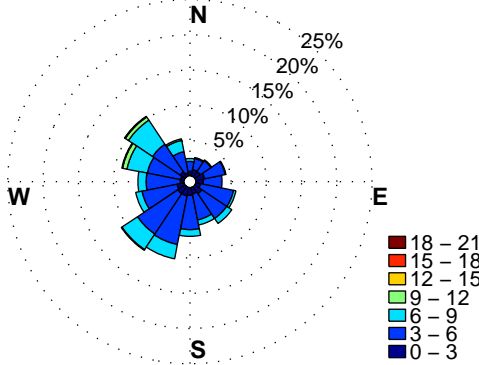

APR, 2% Calm, 11% VarDir, n=1045

MAY, 2% Calm, 12% VarDir, n=1085

JUN, 3% Calm, 14% VarDir, n=1039

JUL, 3% Calm, 15% VarDir, n=1070

AUG, 3% Calm, 15% VarDir, n=1075

SEP, 3% Calm, 14% VarDir, n=895

ANDREWS AIR FORCE BASE. WIND ROSES.

WARM SEASON MONTHS, HOURS: 12 to 16 Eastern Standard Time.

Wind Speed: m/sec. Hourly data: 1/2010 – 8/2016. Excluded: Calm & VarDir.