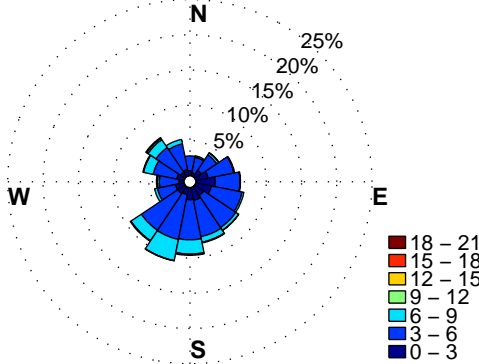

APR, 2% Calm, 11% VarDir, n=1045

MAY, 2% Calm, 12% VarDir, n=1085

JUN, 3% Calm, 14% VarDir, n=1039

JUL, 3% Calm, 15% VarDir, n=1070

AUG, 3% Calm, 15% VarDir, n=1075

SEP, 3% Calm, 14% VarDir, n=895

ANDREWS AIR FORCE BASE. WIND ROSES.

WARM SEASON MONTHS, HOURS: 12 to 16 Eastern Standard Time.

Wind Speed: m/sec. Hourly data: 1/2010 – 8/2016. Excluded: Calm & VarDir.