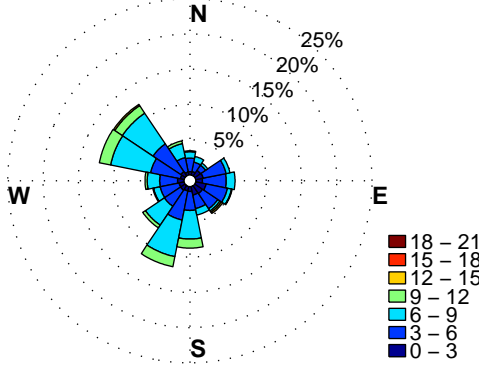

APR, 2% Calm, 11% VarDir, n=1045

MAY, 2% Calm, 12% VarDir, n=1085

JUN, 3% Calm, 14% VarDir, n=1039

JUL, 3% Calm, 15% VarDir, n=1070

AUG, 3% Calm, 15% VarDir, n=1075

SEP, 3% Calm, 14% VarDir, n=895

ANDREWS AIR FORCE BASE. WIND ROSES.

WARM SEASON MONTHS, HOURS: 12 to 16 Eastern Standard Time.

Wind Speed: m/sec. Hourly data: 1/2010 – 8/2016. Excluded: Calm & VarDir.